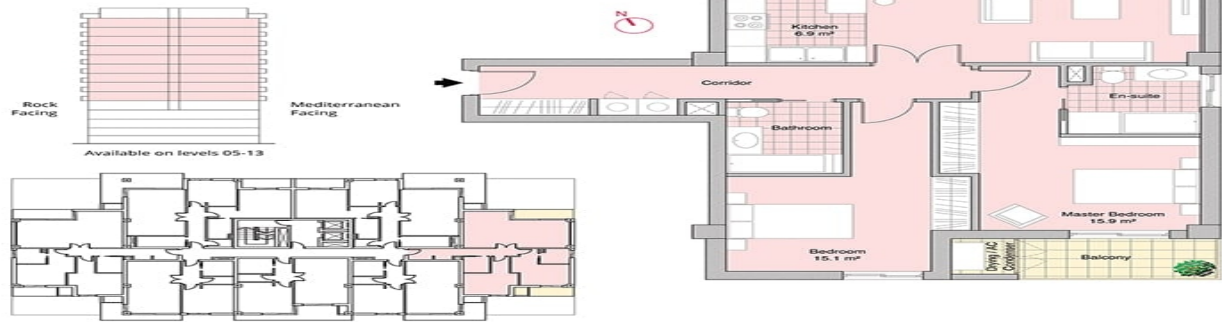

RCA PROPERTIES

Clemence SUITES

RUBY

2 Bedroom Apartment

Gross Internal Area: 90.1m²
External Area: 11.9m²

Luxury living at remarkable value

Sales Office: Hills Properties Ltd, 219 Main Street, Gibraltar | Tel: +350 200 50605 | www.clemencesuites.com

Clemence Suites
£585,000

2	2	90	12
BEDS	BATHS	INTERNAL M²	EXTERNAL M²

ABOUT THE PROPERTY

Property Reference: SAL549

RUBY LAYOUT

Two bedroom, two bathroom bright and spacious apartment located on a low floor. The property has two balconies, north and south facing with sea views. Ample storage throughout, with all bedrooms providing fitted wardrobes. Large living room / dining room area with an open plan kitchen. Bathrooms benefiting from under floor heating. One car parking space included in the price. Communal indoor pool and gymnasium.

Suitable for CAT2 registration subject to application.

This property is currently ...

FEATURES

- Unfurnished
- New build
- Floor Number: 5
- Garden: None
- Pool: Communal

+350 200 63654 - Michelle: +350 578 18000 - Sharron: +350 560 04242

Unit 3, The Tower, Queensway Quay Marina, Gibraltar

info@rcagibraltar.com